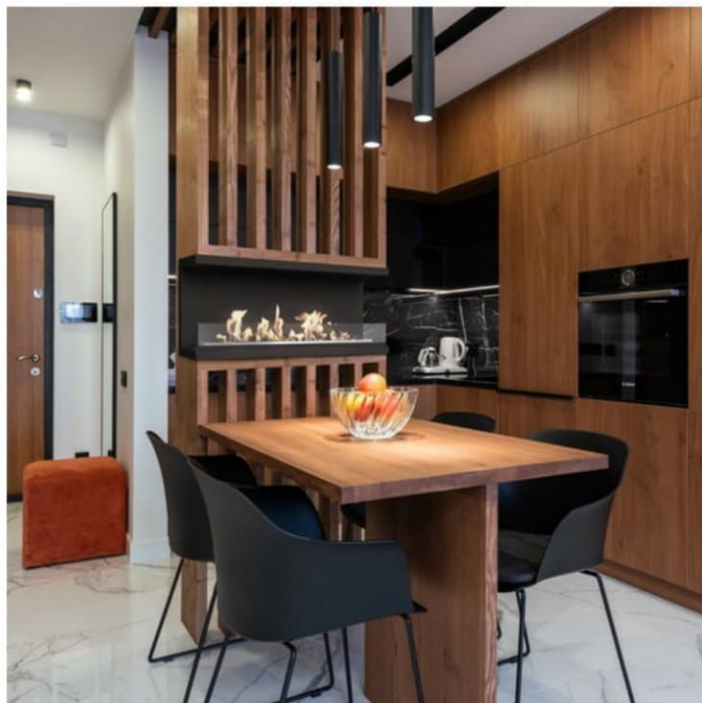

X-hanging bio fireplace RAY TÜV certified

SKU: X-RAY/TUV EAN: 5901350045589

Technical data

General

Color	Black
Matter	Szko, Stal
Bio-cartridge capacity	1,4
Long line of fire	75
Fuel container	5,4 x 89,3 x 9,4